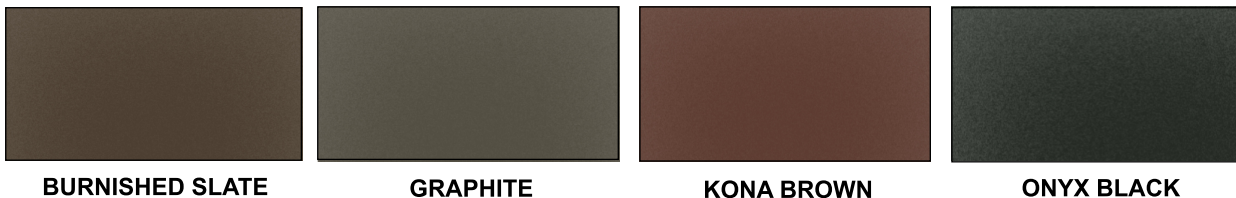

2019 COLOUR CHARTS

SMP Pre-painted Steel
Silicone-Modified Polyester

					
POLAR WHITE	CAMBRIDGE WHITE	WHITE WHITE	BONE WHITE	SURF WHITE	STONE GREY
					
REGENT GREY	PEBBLESTONE	CHARCOAL	BLACK	METRO BROWN	COFFEE BROWN
					
DARK BROWN	CASHMERE	ANTIQUE LINEN	WICKER	BRIARWOOD TAN	TAN
					
GOLD	TILE RED	BURGUNDY	DARK RED	BRIGHT RED	LABRADOR BLUE
					
HERON BLUE	ROYAL BLUE	SLATE BLUE	SAPPHIRE BLUE	MIST GREEN	SAGE GREEN

2019 COLOUR CHARTS

SMP Pre-painted Steel continued
Silicone-Modified Polyester

2019 COLOUR CHARTS

SMP Pre-painted Tex Az50 Substrate

Cascadia Metals is proud to introduce our newest product. Cascadia TEX is prepainted steel with a texturized finish. This textured finish not only delivers an eye-catching, 3D visual effect to the product, but also provides a surface that is more durable and scratch-resistant than standard prepainted product.