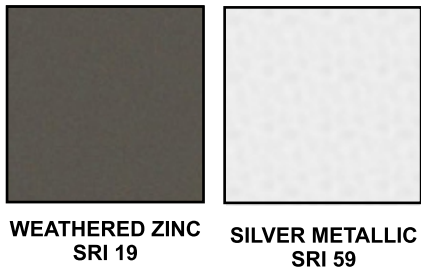

DARK BRONZE
SRI 24

HARTFORD GREEN
SRI 23

MATTE BLACK
SRI 24

EVERGREEN
SRI 24

2019 COLOUR CHARTS

PVDF Pre-painted Steel - Metallics

70% Fluoropolymer - Polyvinylidene Fluoride (PVDF) Resin

WEATHERED ZINC
SRI 33

2019 COLOUR CHARTS

SMP / SDP / RP Pre-painted Steel - Whites and Colours

Silicone-Modified Polyester - Super Durable Polyester - Regular Polyester

							
ANTIQUE LINEN SRI 82	BONE WHITE SRI 67	MAKIN WHITE SRI 79	BRITE WHITE SRI 78	CAMBRIDGE WHITE SRI 80	MAKIN CASHMERE SRI 75	WHITE WHITE SRI 75	SURF WHITE SRI 59
							
PEBBLESTONE SRI 37	REGENT GREY SRI 35	STONE GREY SRI 52	SAPPHIRE BLUE SRI 48	TAN SRI 45	BRIARWOOD TAN SRI 56	MAKIN WICKER SRI 62	BRITE RED SRI 36
							
PACIFIC TURQUOISE SRI 38	FOREST GREEN SRI 37	TILE RED SRI 42					

www.ravenmetal.ca

The Professionals Choice

MAKIN METALS

Colors shown are only representative of the actual colors and are limited by printing conditions and screen calibration. Additional sizes and colors may be available with a minimum order quantity. Please inquire with your Raven Metals Sales Representative.

SMP / SDP Pre-painted Steel - Dark Colours

2019 COLOUR CHARTS

Silicone-Modified Polyester - Silicon Modified Polyester - Super Durable Polyester

SMP: Metallics Silicon Modified Polyester

Silver Metallic exceeds current LEED® SRI requirements on steep slope roofs (over 2:12)